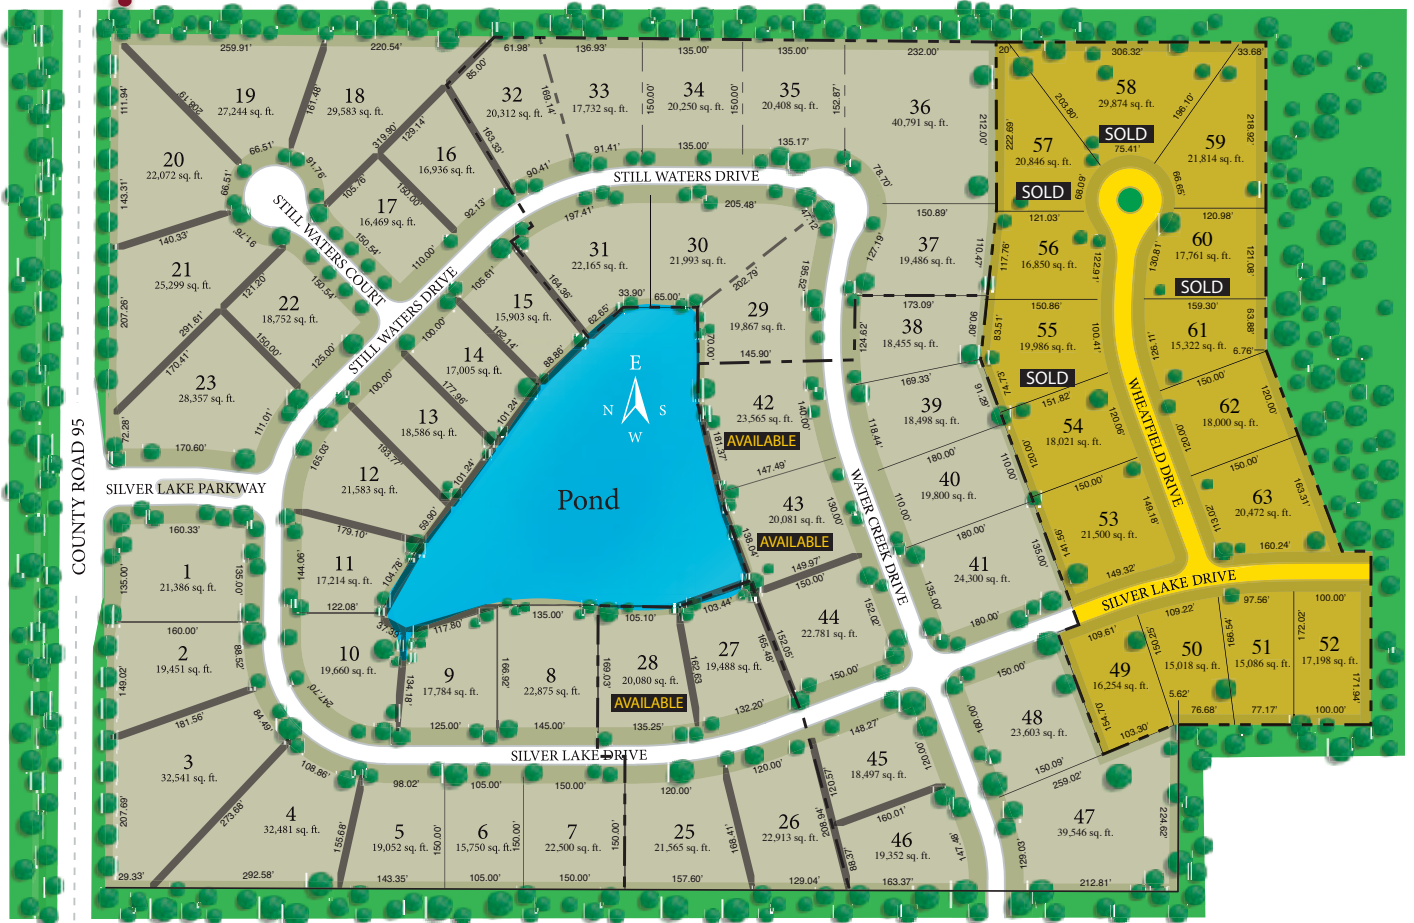

# Somerset Park

Findlay's West Side  
Premiere Community!™

**4th Addition  
Available This Fall!**

Somerset Park is located on County Road 95, just minutes east of Findlay and includes many amenities and features including...

- Custom entrance sign with boulevard entrance
- Sidewalks throughout the community
- Streetside trees and attractive street lighting enhance the atmosphere of this premiere community
- Liberty Benton School district
- City of Findlay utilities
- The FIRST fiber-optics community in Northwest Ohio
- Large, spacious lots now available, many with scenic pond access
- Walk-out basements available

**Somerset Park... Findlay's Finest Master-Planned Development!**

Brookview Homes, Inc. • Phone: (419) 424-5961 • [www.somersetpark.info](http://www.somersetpark.info)